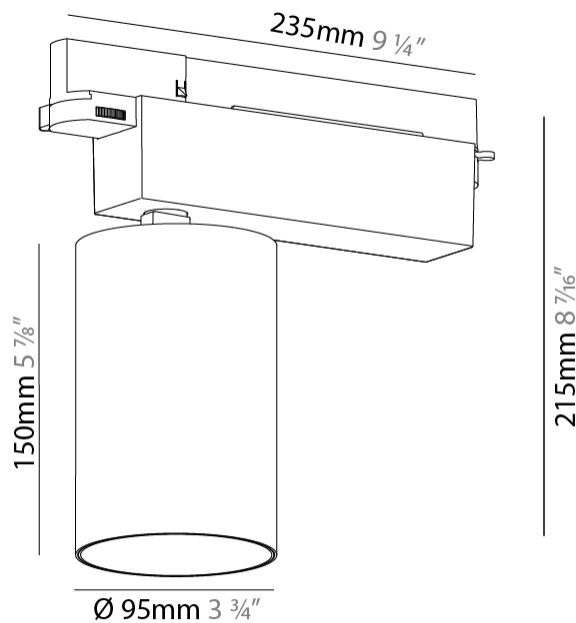

GENERAL

Series: Centriq
 Subseries: Centriq 95
 Brand: Prolicht
 Division: Architectural
 Mounting Type: Track
 Mounting Location: Ceiling
 Subcategory: Spots

PHYSICAL

Shape: Cylinder
 Diameter (mm): 95
 Diameter (in): 3 3/4
 Length (mm): 235
 Length (in): 9 1/4
 Height (mm): 150
 Height (in): 5 7/8
 Light Distribution: Adjustable / Direct
 Weight (kg): 1.495
 Weight (lbs): 3.3
 Fixture Finish: SSR / BKV / CWI / CRY / HAB / UFT / ITA / RUA / FTG / MYG / LOD / PUS / FRO / FUP / KIA / POP / BLS / SPG / MEY / GOH / GUM / CHC / COM / ABZ / JAG / OBR / MOS / ROR
 Fixture Material: Aluminum

OPTICAL

Reflector: 18 / 26 / 40
 Adjustability: Rotational 340°; Tilt 90°
 Upon Request: Special Beam Angles

RATINGS AND CERTIFICATIONS

Certified By: Certified for North American Standards
 IP rating: IP20